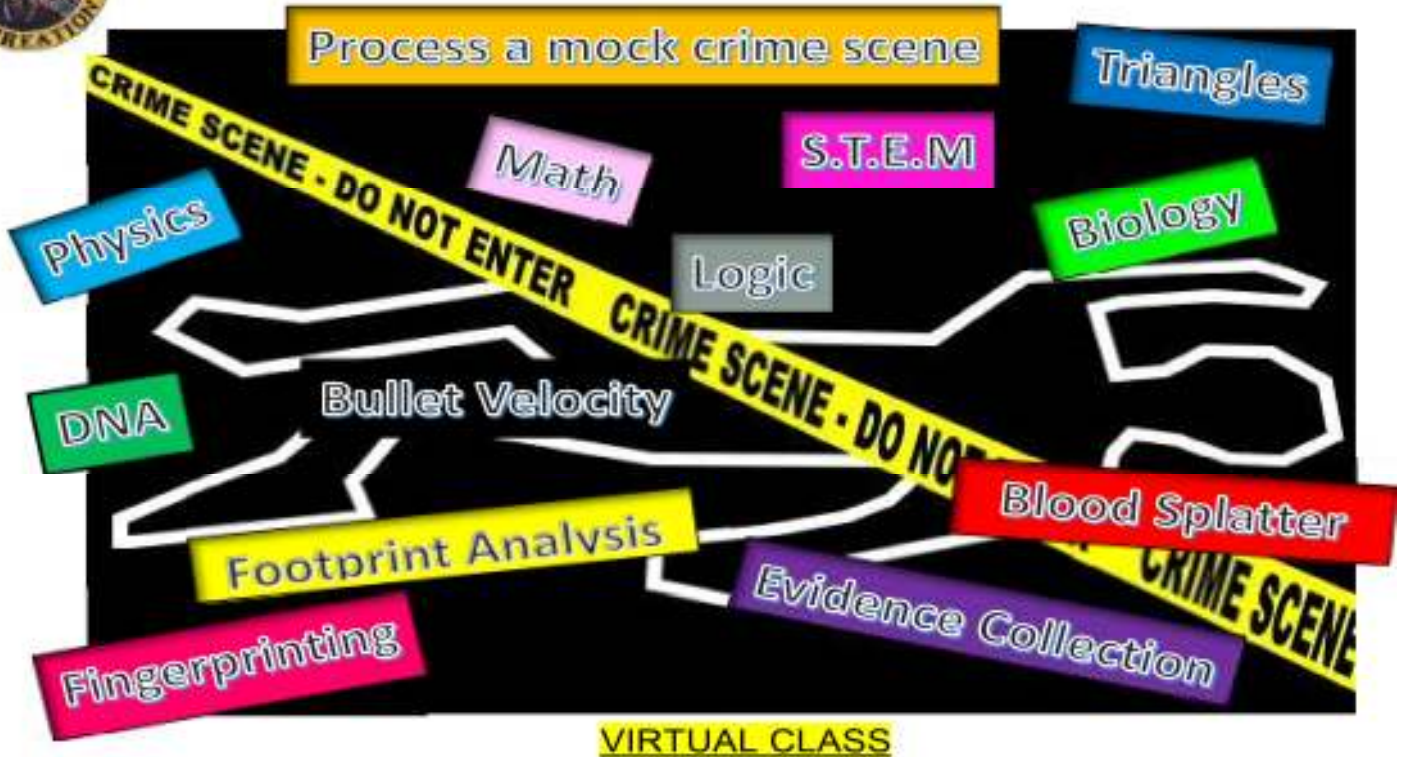

7+ Hour S.T.E.M Crime Scene Class for Students

If you love CSI and forensics, this online STEM camp is for you! Taught by current and former detectives (how cool is that!), this one week class is packed with hands-on activities to learn what it takes to become a crime scene investigator, taking about 90 minutes per day.

Solve a missing persons case, create and examine blood splatter patterns, analyze handwriting with chromatography, practice interrogation techniques, make a magnifying glass, and much more!

Ideal for students in grades 6 to 12 with an interest in science, and forensics and Detective work.

Each class is capped at 25 ensuring plenty of guidance and mentorship from CSI professionals - build your STEM skills and connections needed to succeed in the field.

Plus all students in the virtual camp will receive a CSI Lab Kit brimming with SWAG.